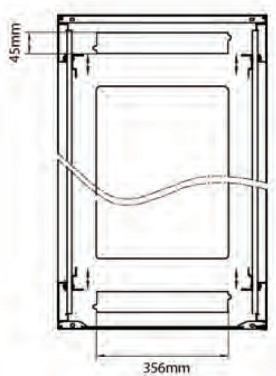

Product Specifications

Feature	Values
Number of rack units (RU)	15
Model	Comms Rack
Width	600 mm
Depth	600 mm
Height	870 mm
Colour	Black
Number of doors	2
With front door	Yes
Front door material	Glass
Front door locking system	One point
With rear door	Yes
Rear door material	Steel

Additional specifications

Features	Values
Material	SPCC Cold Rolled Steel
19" Rails	2.0 mm thick
Side Panels	1.0 mm thick
Other	1.2 mm thick
Front door	Swing handle cam lock
Rear door	Barrel lock
Side panels lock	Single point barrel lock
Jacking feet additional height	50-80 mm
Castors additional height	70 mm

Environ CR600 15U Rack 600x600mm Glass (F) Steel (R) B/Panels No/Mgmt Black

Item Code: 542-1566-GSBN-BK

Standards

Standard	Detail
ANSI/EIA-310-E	Electronic Industries Association standard for horizontal spacing, vertical hole spacing, rack opening and front panel width
BS EN 60297-3-100:2009	Mechanical structures for electronic equipment. Dimensions of mechanical structures of the 482,6 mm (19 in) series. Basic dimensions of front panels, subracks, chassis, racks and cabinets
DIN 41494 Part 1 & 7	Panel Mounting Racks For Electronics Equipments; Racks And Panels, Dimensions; Dimensions of cabinets and suites of racks

Rear

Roof

Base

Base Cut Out Dimensions

380 mm Wide
by
276 mm Deep (600 mm deep rack)
476 mm Deep (800 mm deep rack)
676 mm Deep (1000 mm deep rack)

Part Number Table

Part Number	Description
542-1566-GSBN-BK	Environ CR600 15U Rack 600x600mm Glass (F) Steel (R) B/Panels No/Mgmt Black
542-1566-GSBN-BK-FP	Environ CR600 15U Rack 600x600mm Glass (F) Steel (R) B/Panels No/Mgmt Black - F/Pack