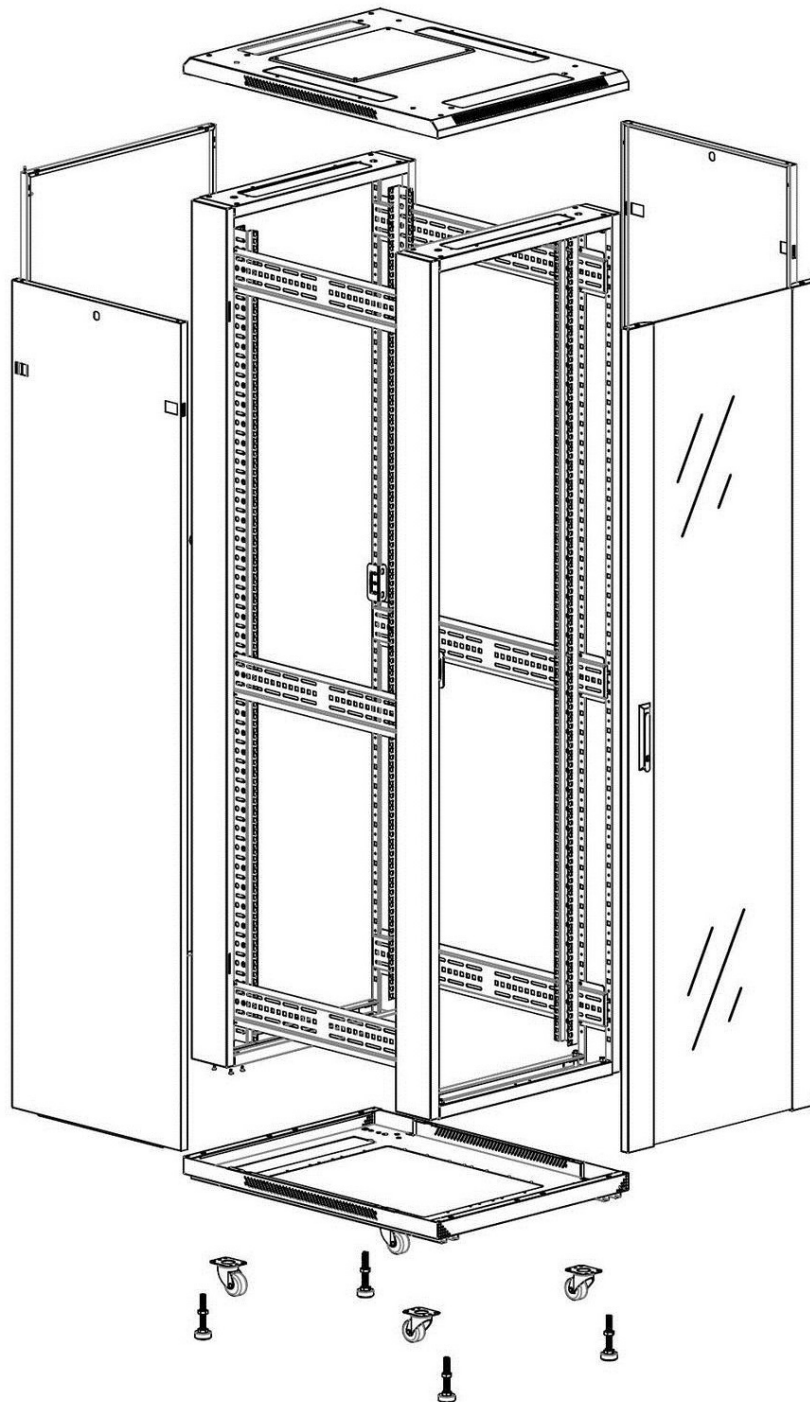

Environ CR600 15U Rack 600x600mm Glass (F) Steel
(R) B/Panels No/Mgmt Black

Item Code: 542-1566-GSBN-BK

excel
without compromise.

Exploded view