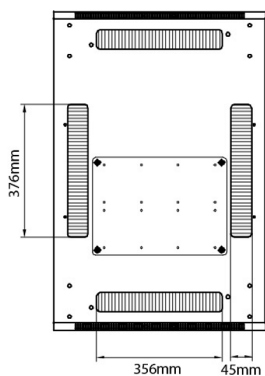

Product Specifications

Feature	Values
Number of rack units (RU)	15
Model	Comms Rack
Width	600 mm
Depth	600 mm
Height	870 mm
Colour	Black
Number of doors	2
With front door	Yes
Front door material	Glass
Front door locking system	One point
With rear door	Yes
Rear door material	Steel

Additional specifications

Features	Values
Material	SPCC Cold Rolled Steel
19" Rails	2.0 mm thick
Side Panels	1.0 mm thick
Other	1.2 mm thick
Front door	Swing handle cam lock
Rear door	Barrel lock
Side panels lock	Single point barrel lock
Jacking feet additional height	50-80 mm
Castors additional height	70 mm

Environ CR600 15U Rack 600x600mm Glass (F) Steel (R) B/Panels No/Mgmt Black

Item Code: 542-1566-GSBN-BK

Standards

Standard	Detail
ANSI/EIA-310-E	Electronic Industries Association standard for horizontal spacing, vertical hole spacing, rack opening and front panel width
BS EN 60297-3-100:2009	Mechanical structures for electronic equipment. Dimensions of mechanical structures of the 482,6 mm (19 in) series. Basic dimensions of front panels, subracks, chassis, racks and cabinets
DIN 41494 Part 1 & 7	Panel Mounting Racks For Electronics Equipments; Racks And Panels, Dimensions; Dimensions of cabinets and suites of racks

Rear

Roof

Base

Base Cut Out Dimensions

380 mm Wide
by
276 mm Deep (600 mm deep rack)
476 mm Deep (800 mm deep rack)
676 mm Deep (1000 mm deep rack)

Part Number Table

Part Number	Description
542-1566-GSBN-BK	Environ CR600 15U Rack 600x600mm Glass (F) Steel (R) B/Panels No/Mgmt Black
542-1566-GSBN-BK-FP	Environ CR600 15U Rack 600x600mm Glass (F) Steel (R) B/Panels No/Mgmt Black - F/Pack